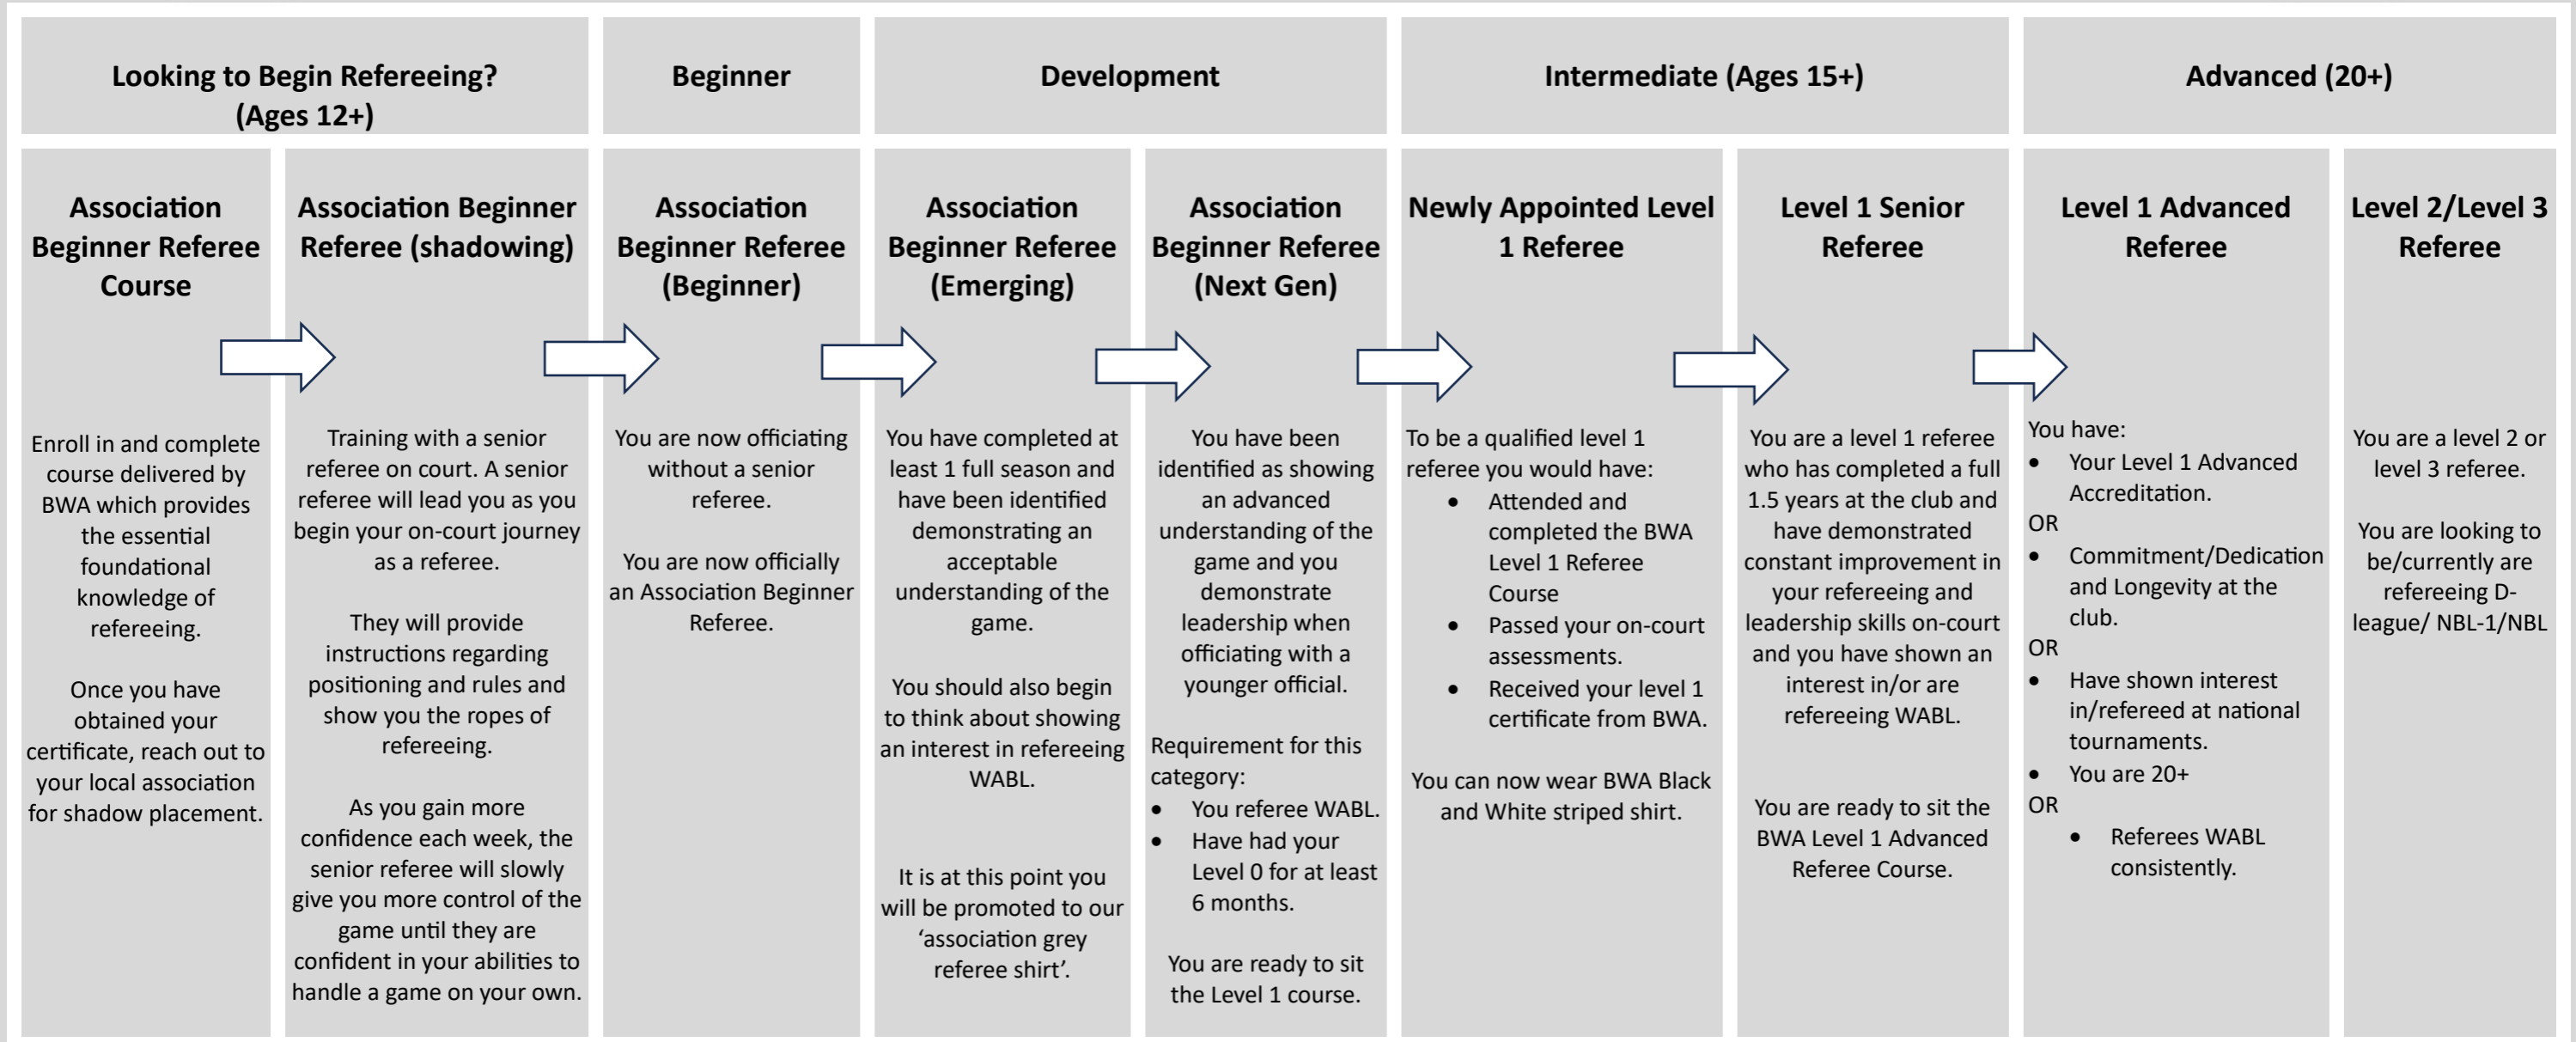

REFEREE PATHWAY

WABL BREAKDOWN

Association Beginner Referee Emerging → WABL U12/U14s (divisions 2/3/4/5)

Level 1 Referee → U14 Championship Division + U16/U18s (divisions 2/3/4/5)

Level 1 Advanced Referee → U16/U18/U20 Championship Divisions